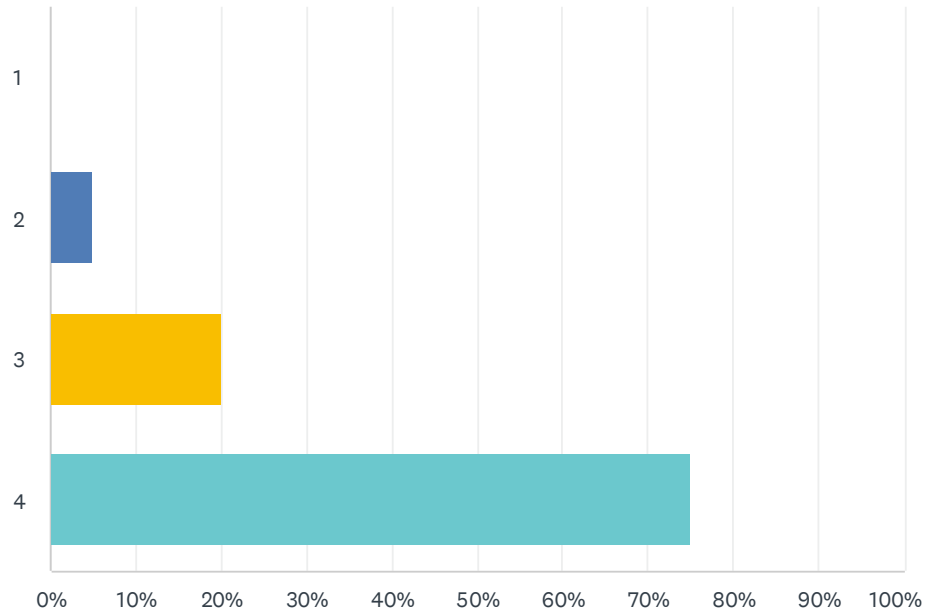

Q8 Tuesday, August 16 through Monday, August 22 - Time allotted for Individual and Team Collaboration Time

Answered: 20 Skipped: 0

ANSWER CHOICES	RESPONSES	
1	0.00%	0
2	5.00%	1
3	20.00%	4
4	75.00%	15
TOTAL		20