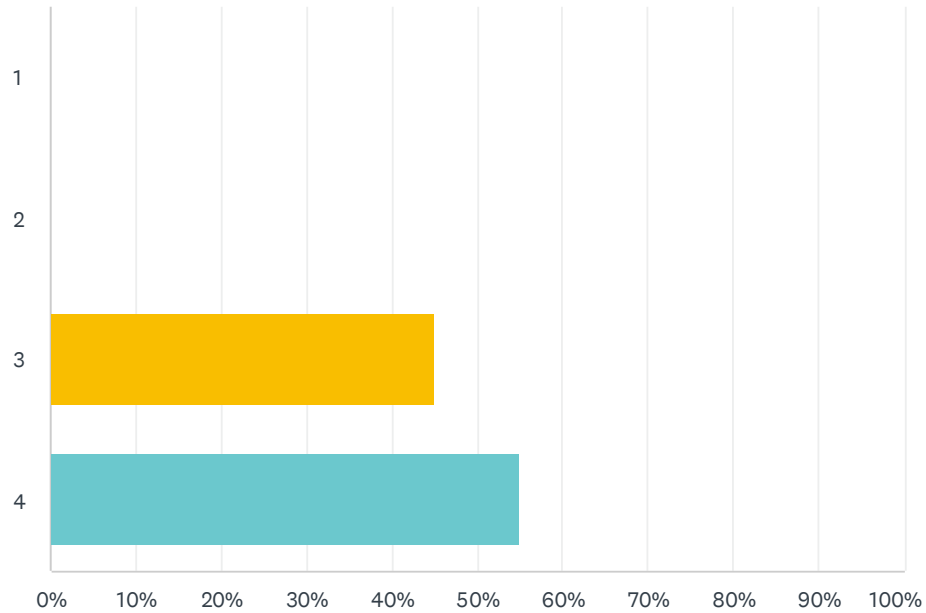

## Q8 Tuesday, August 16 through Monday, August 22 - Time allotted for Individual and Team Collaboration Time

Answered: 20 Skipped: 0

ANSWER CHOICES	RESPONSES	
1	0.00%	0
2	5.00%	1
3	20.00%	4
4	75.00%	15
TOTAL		20

# Q9 Tuesday, August 16 through Monday, August 22 - Building Meeting Times

Answered: 20 Skipped: 0

ANSWER CHOICES	RESPONSES	
1	0.00%	0
2	0.00%	0
3	45.00%	9
4	55.00%	11
TOTAL		20