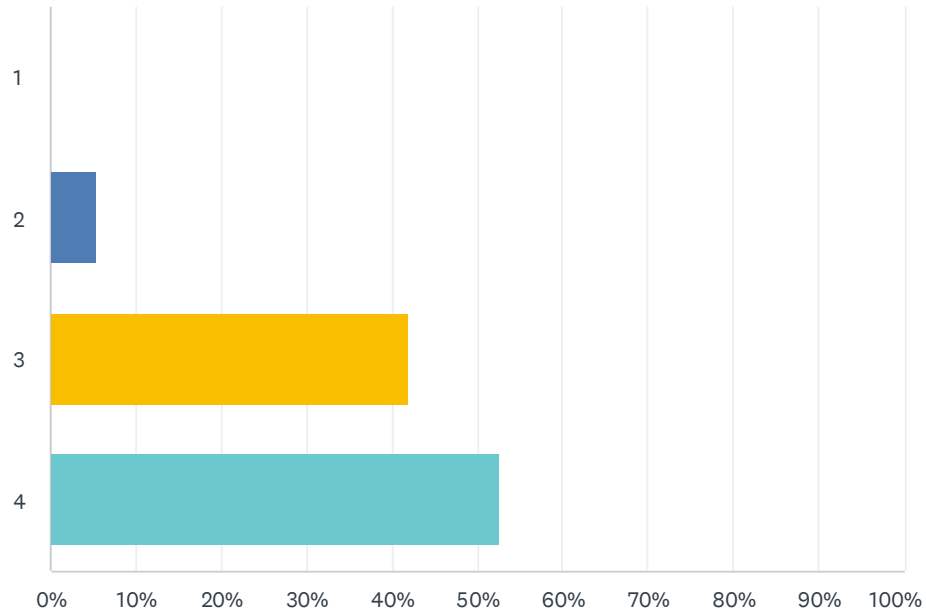

Q4 Tuesday, August 16 - Safety Training - Small Group - Local Law Enforcement Professionals

Answered: 19 Skipped: 1

ANSWER CHOICES	RESPONSES	
1	0.00%	0
2	5.26%	1
3	42.11%	8
4	52.63%	10
TOTAL		19