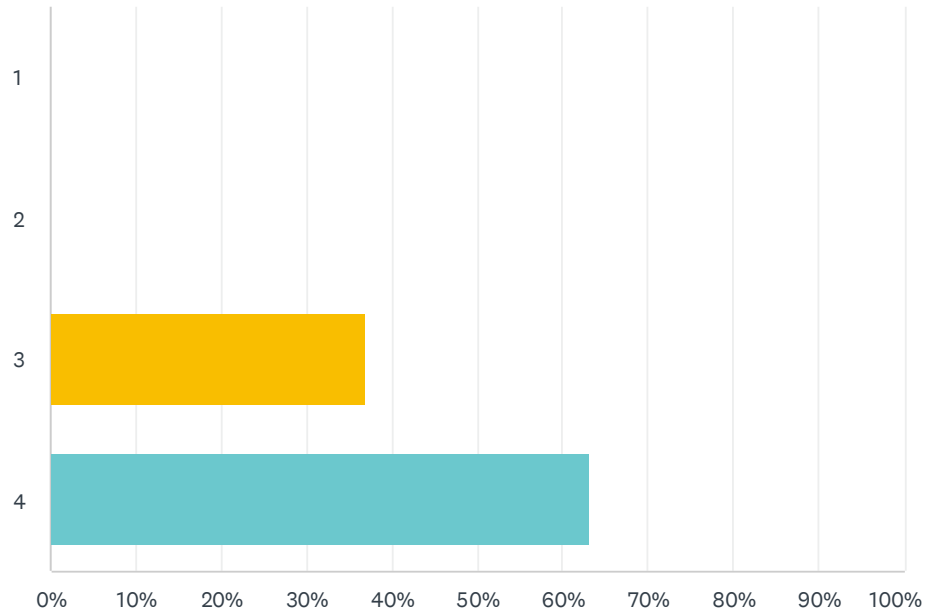

Q2 Tuesday, August 16 - Bloodborne Pathogens and Health Awareness (Kelley Humphrey)

Answered: 19 Skipped: 1

ANSWER CHOICES	RESPONSES	
1	0.00%	0
2	0.00%	0
3	36.84%	7
4	63.16%	12
TOTAL		19