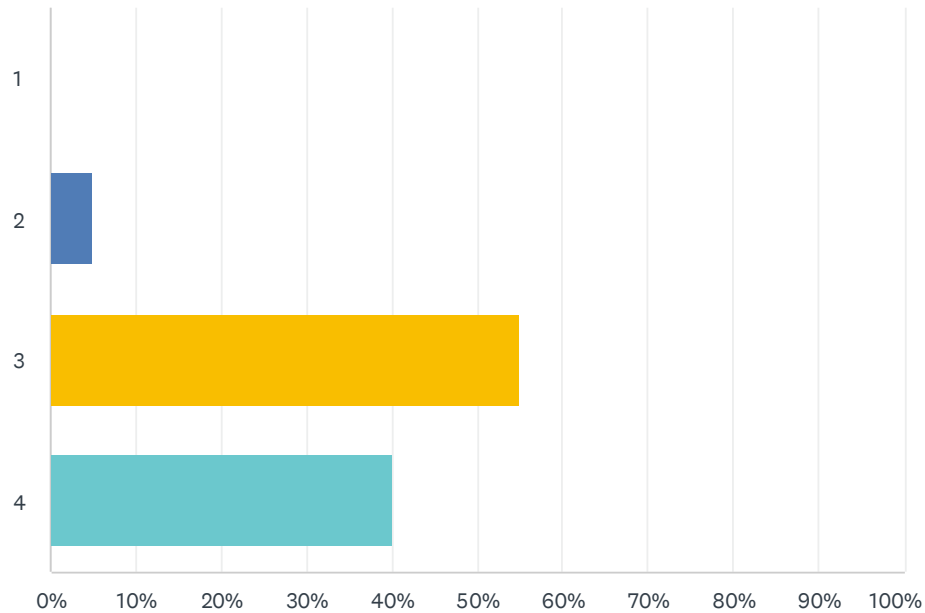

Q5 Wednesday, August 17 - District Teacher Information (Social Media, Syllabus Information, Computer Science, Parent Communication, Social Media, Legal Information, etc.) - Tom Meyer

Answered: 20 Skipped: 0

ANSWER CHOICES	RESPONSES
1	0.00% 0
2	5.00% 1
3	55.00% 11
4	40.00% 8
TOTAL	20