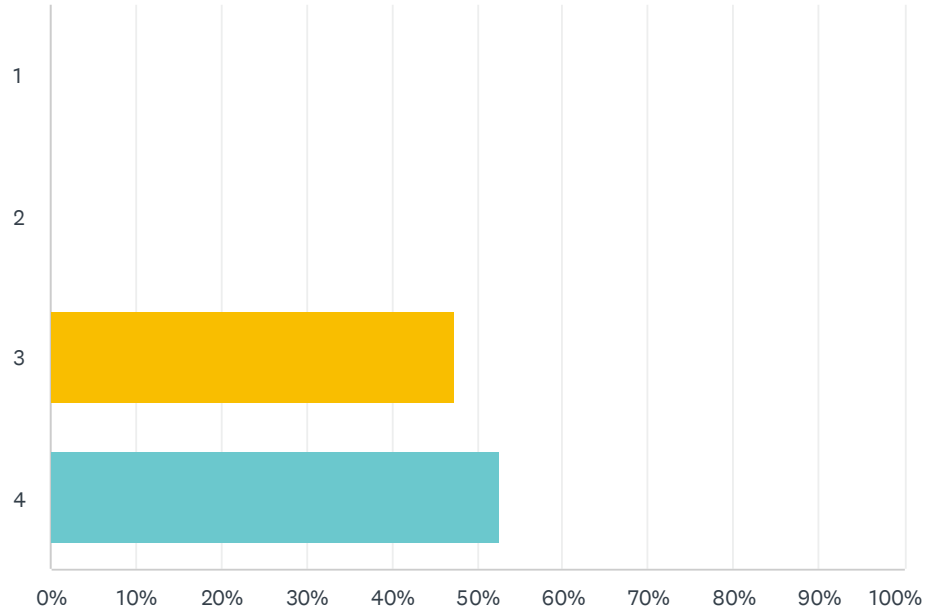

# Q1 Tuesday, August 16 - District kickoff to new school year (Introductions, State of the District, Safety Measures, Leadership, etc. - Tom Meyer

Answered: 19 Skipped: 1

ANSWER CHOICES	RESPONSES	
1	0.00%	0
2	0.00%	0
3	47.37%	9
4	52.63%	10
TOTAL		19