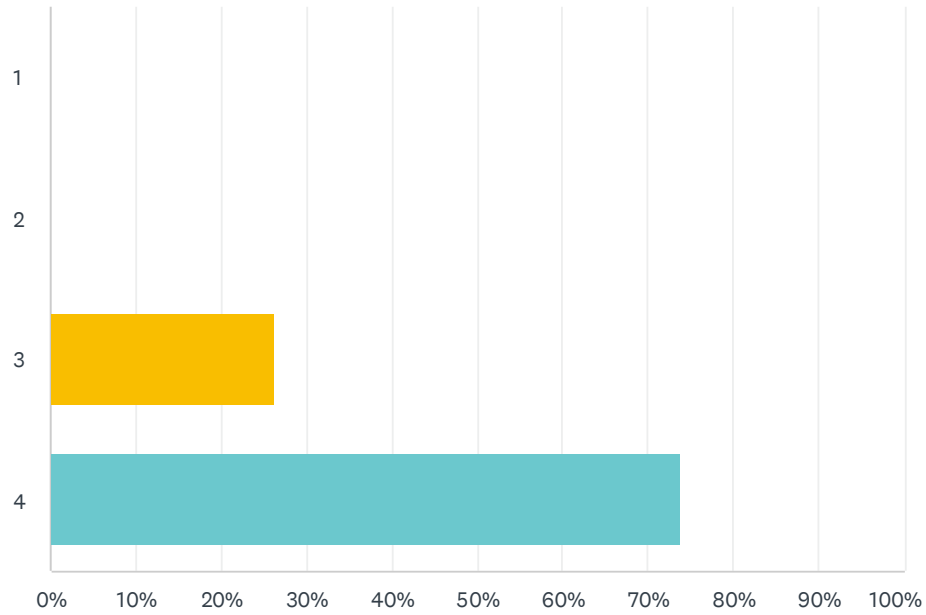

## Q2 Tuesday, August 16 - Bloodborne Pathogens and Health Awareness (Kelley Humphrey)

Answered: 19 Skipped: 1

ANSWER CHOICES	RESPONSES	
1	0.00%	0
2	0.00%	0
3	36.84%	7
4	63.16%	12
TOTAL		19

# Q3 Tuesday, August 16 - Safety Training - Large Group - Jackson County Sheriff's Department

Answered: 19 Skipped: 1

ANSWER CHOICES	RESPONSES	
1	0.00%	0
2	0.00%	0
3	26.32%	5
4	73.68%	14
TOTAL		19