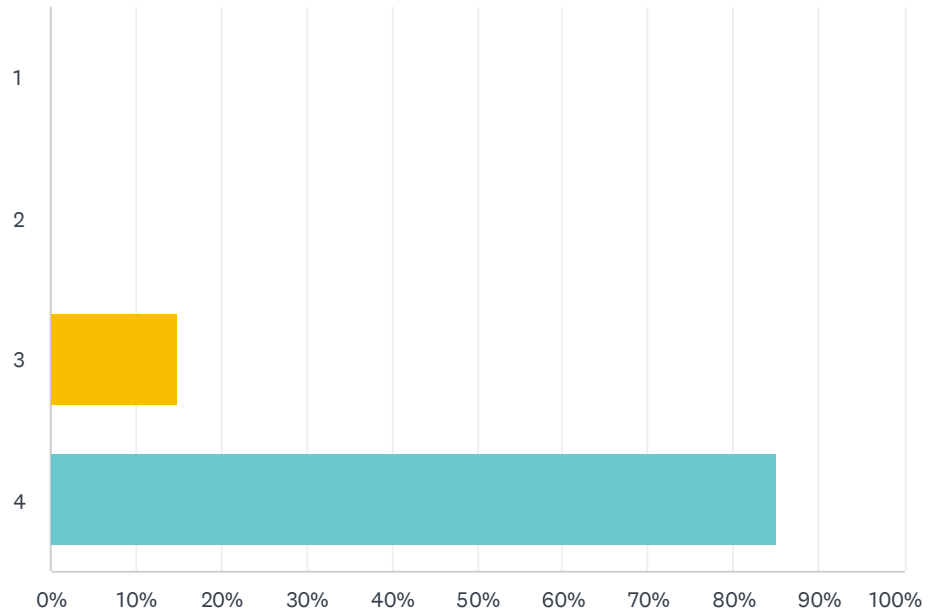

ANSWER CHOICES	RESPONSES
1	0.00% 0
2	5.00% 1
3	55.00% 11
4	40.00% 8
TOTAL	20

## Q6 Thursday, August 18 - Unpack the Backpack and MS/HS Orientation

Answered: 20 Skipped: 0

ANSWER CHOICES	RESPONSES
1	0.00% 0
2	5.00% 1
3	40.00% 8
4	55.00% 11
TOTAL	20

## Q7 Friday, August 19 - Camp Shalom Learning Experience

Answered: 20 Skipped: 0

ANSWER CHOICES	RESPONSES	
1	0.00%	0
2	0.00%	0
3	15.00%	3
4	85.00%	17
TOTAL		20